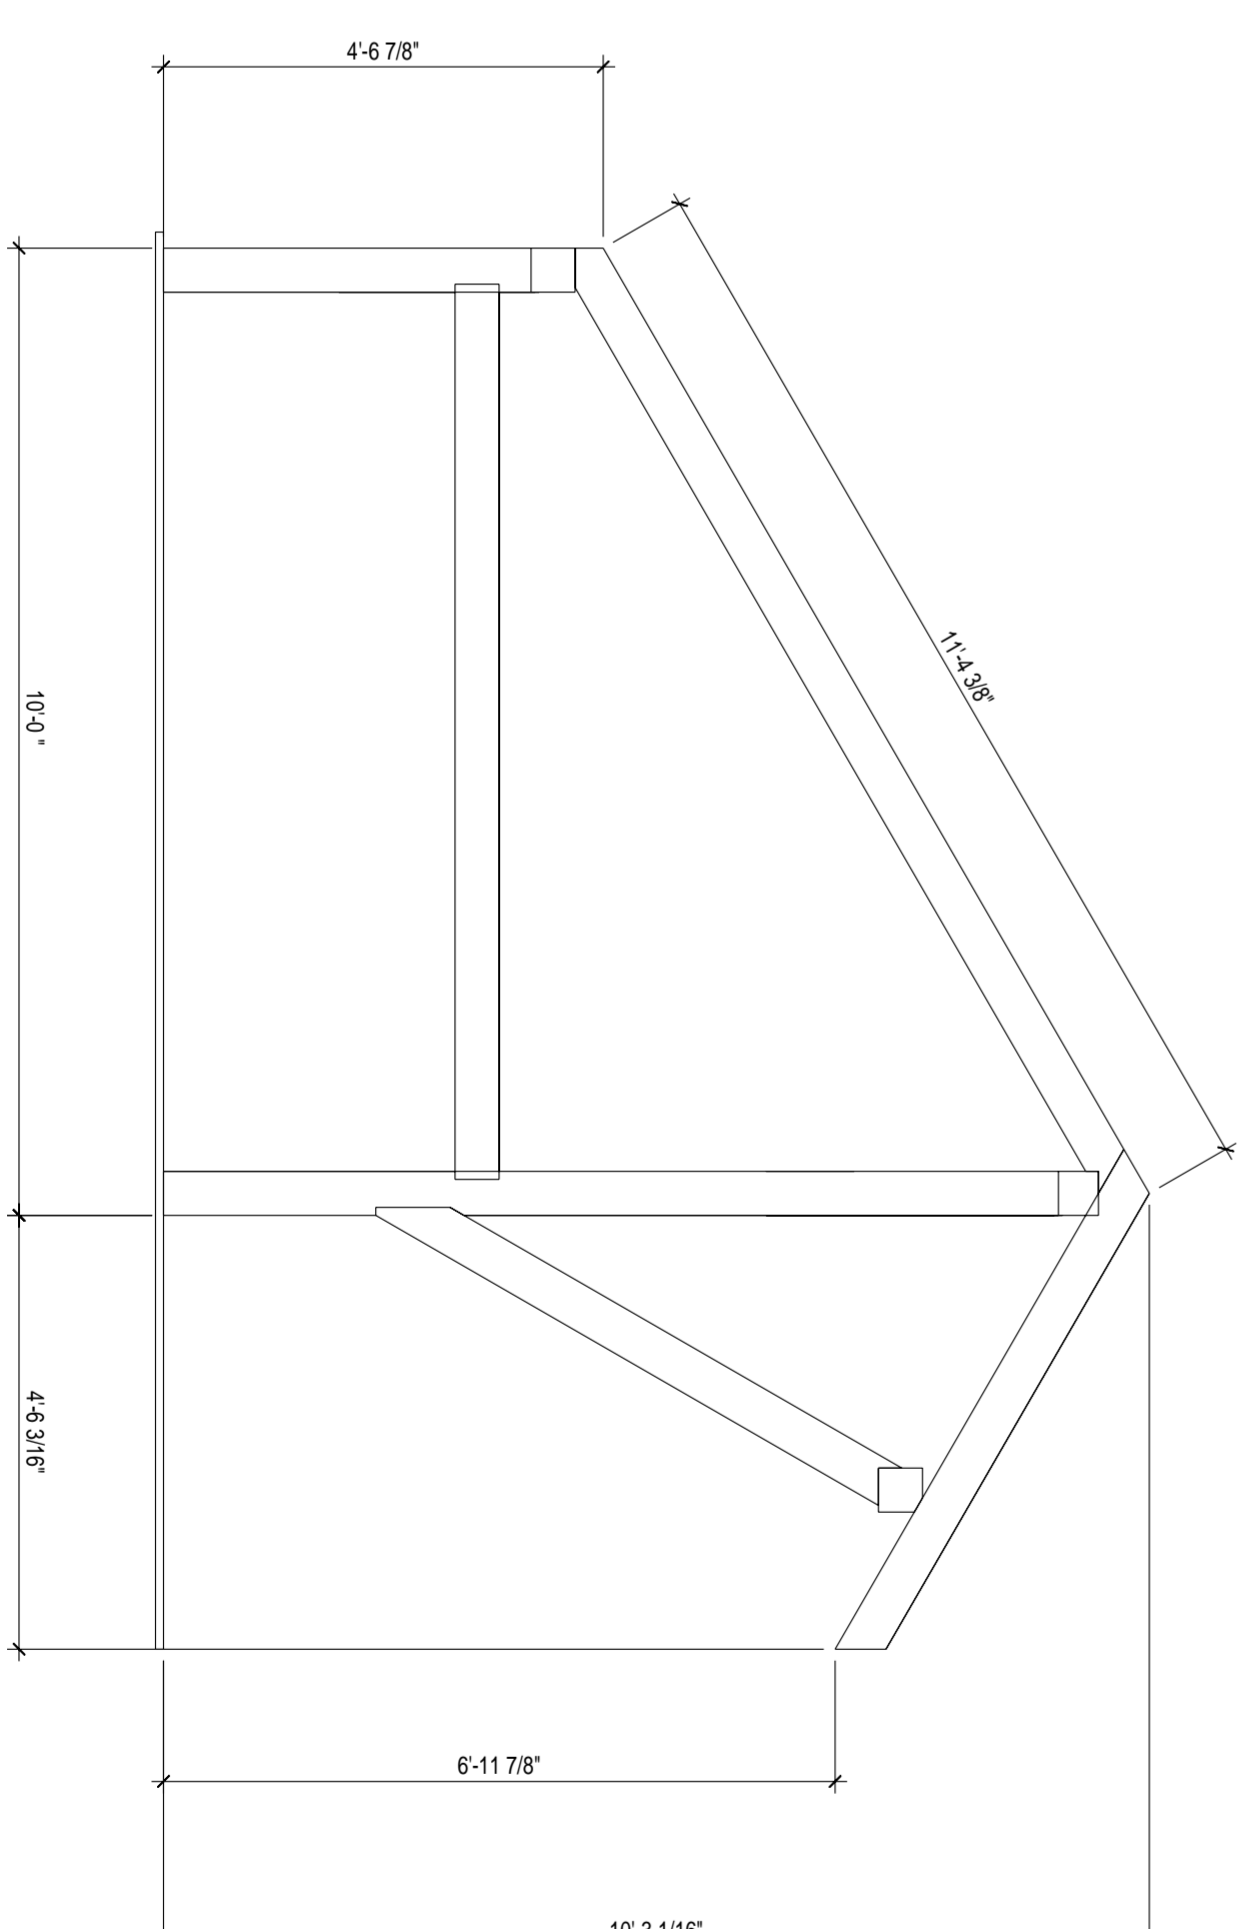

0

0

0

0

10 X 10 SHED

RIDGETOP DESIGN  
NORCROSS GA. 30092  
4292 WHITECAP LN.  
770-209-6998

PROJECT  
8 X 10 SHED

SHEET NO.

DATE