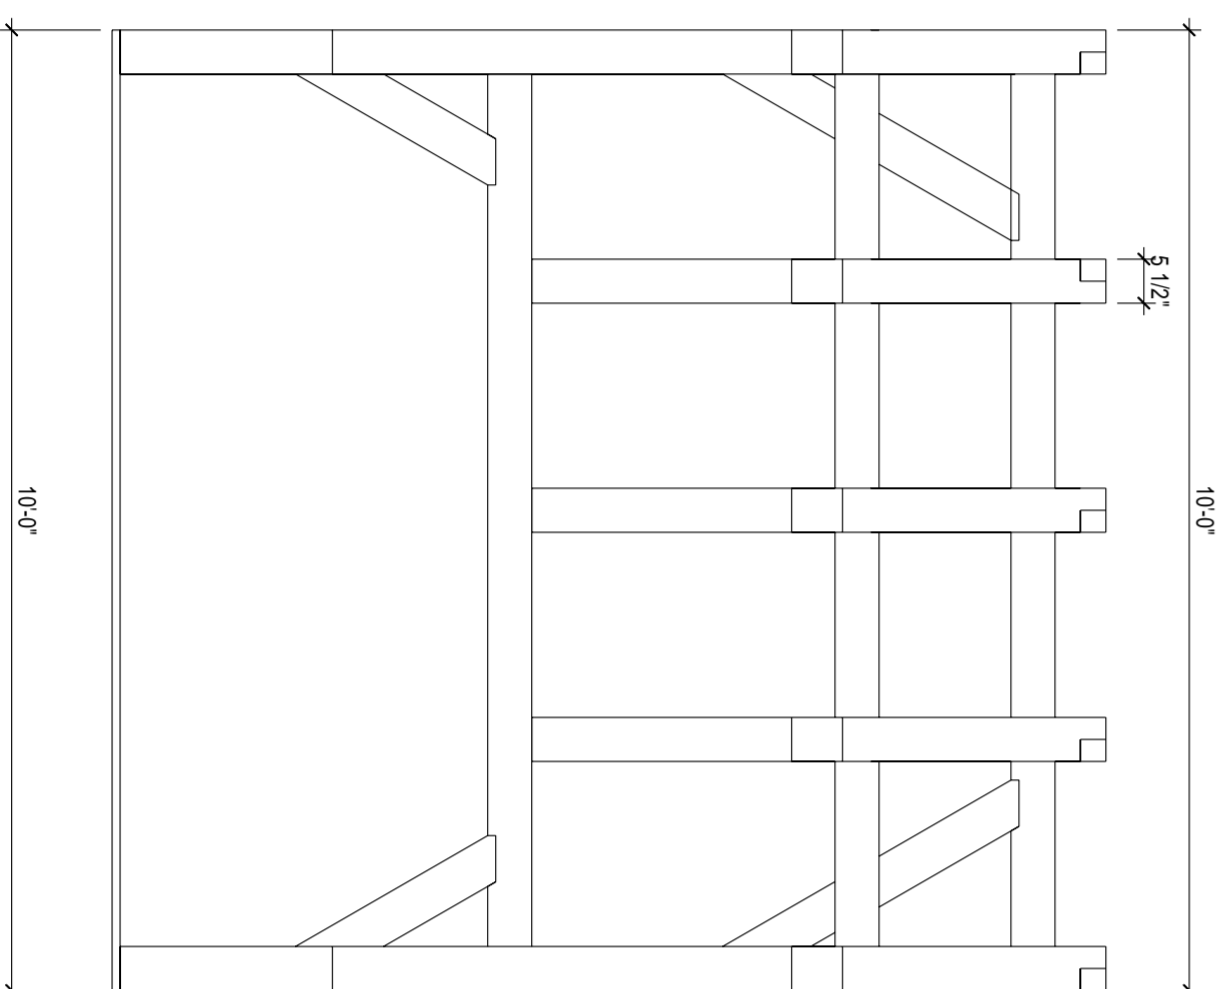

0

0

0

0

10 X 10 SHED

RIDGETOP DESIGN  
NORCROSS GA. 30092  
4292 WHITECAP LN.  
770-209-6998

PROJECT  
8 X 10 SHED

SHEET NO.